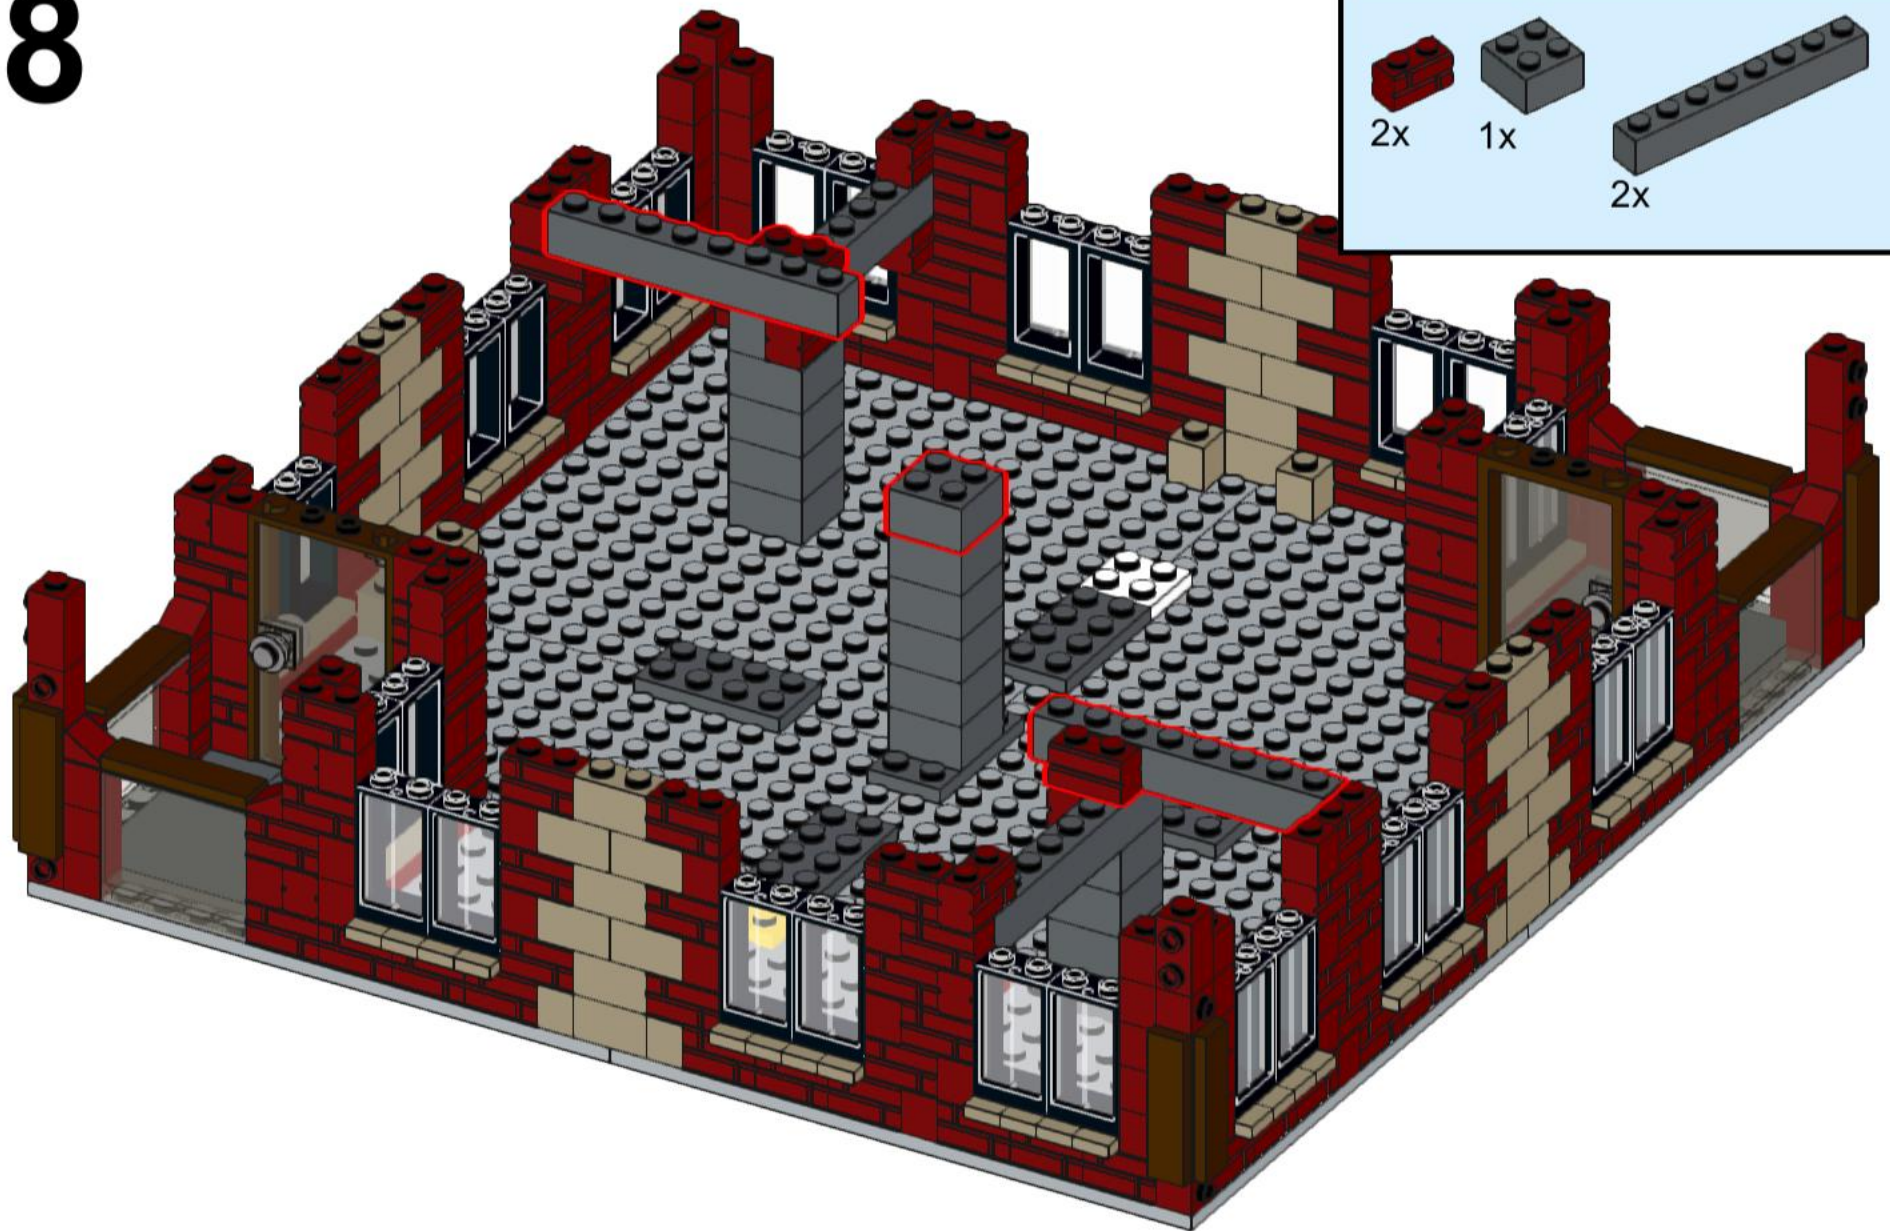

64

65

66

67

68

69

70

71

3x 2x 3x 1x

A light blue rectangular box containing four LEGO parts: a red 1x1 brick with a hole, a tan 1x2 brick with two holes, a red 1x2 brick with two holes, and a brown 1x4 Technic beam. Below each part is its quantity: 3x, 2x, 3x, and 1x.