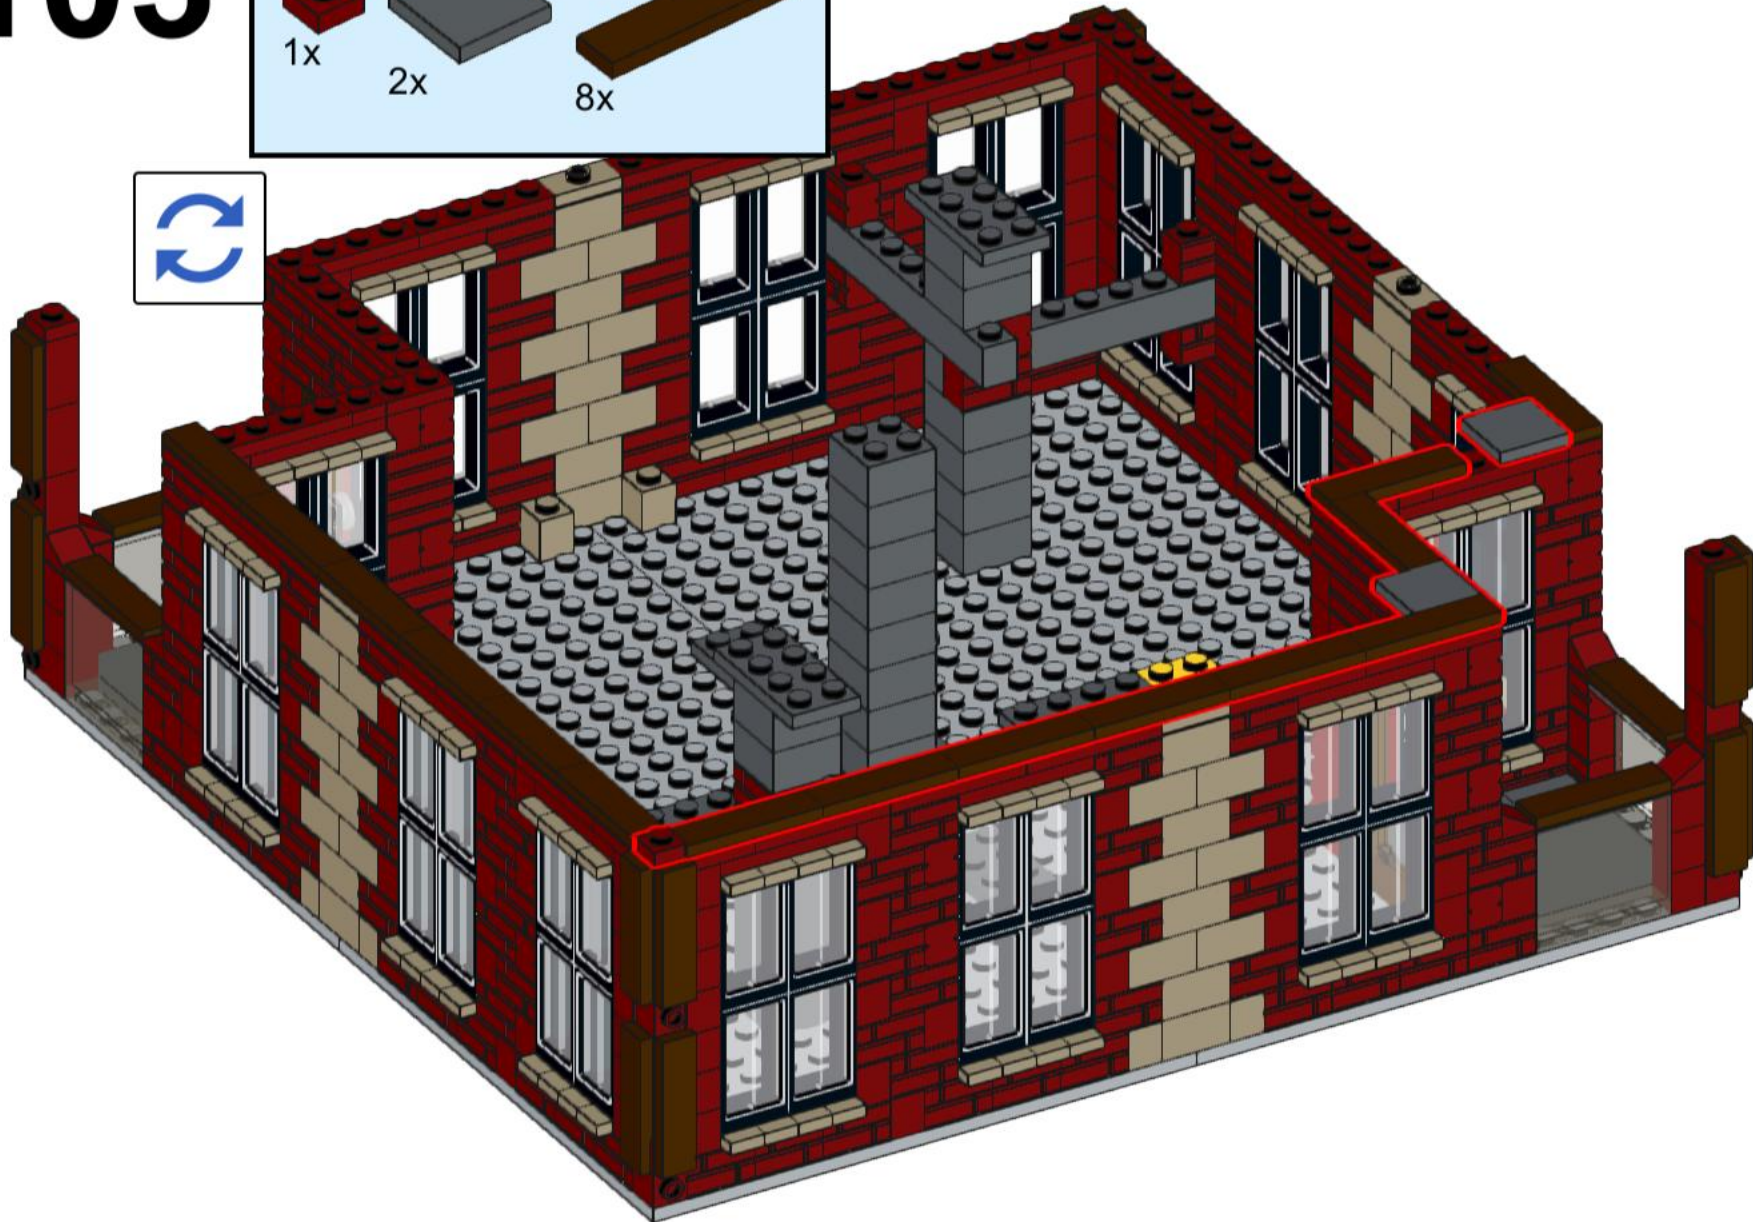

This inset box shows the parts list for step 100. It contains three red LEGO Technic parts: a 1x2 brick with a hole (1x), a 1x3 brick with two holes (2x), and a 1x5 brick with four holes (2x).

101

102

103