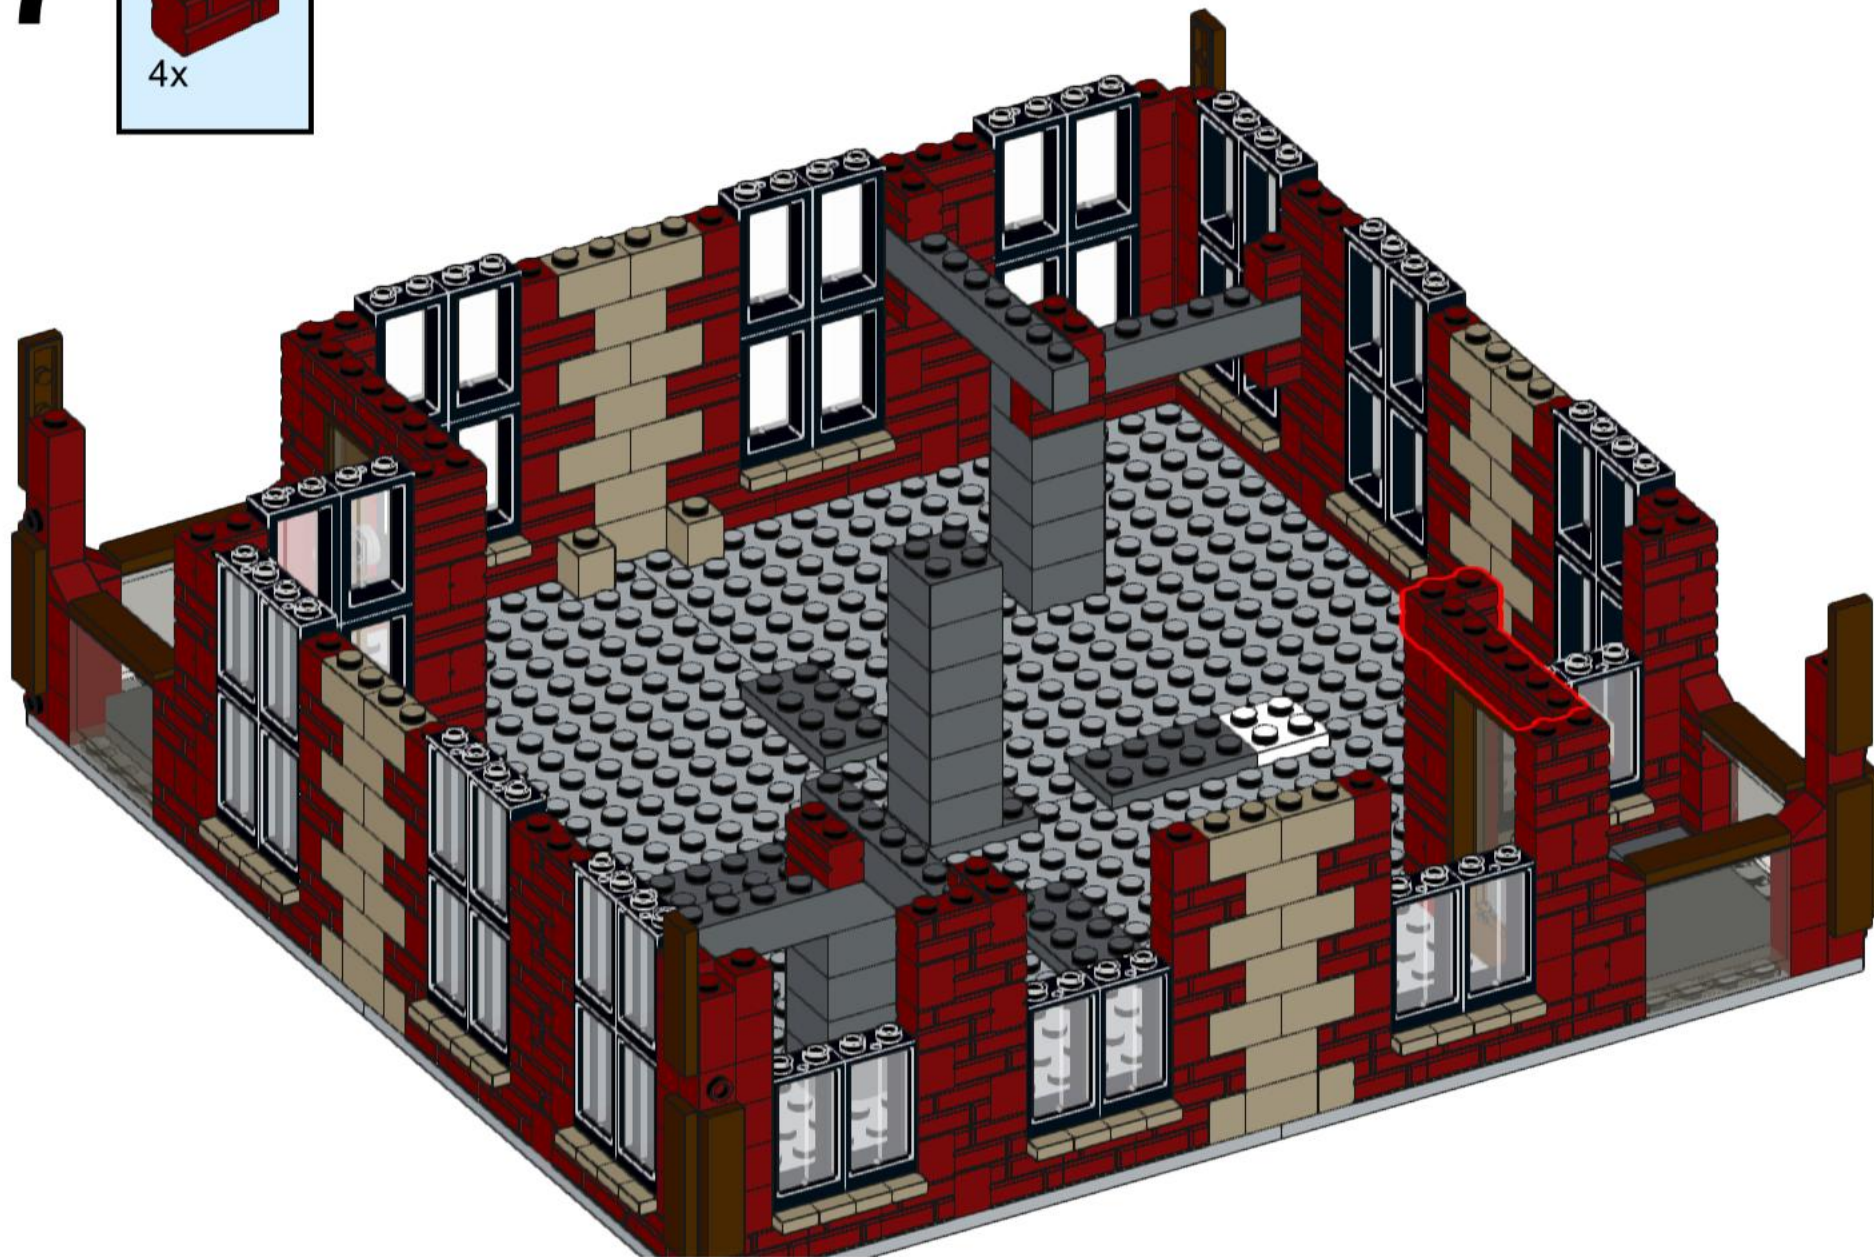

3x 2x 3x 1x

A light blue rectangular box containing four LEGO parts: a red 1x1 brick with a hole, a tan 1x2 brick with two holes, a red 1x2 brick with two holes, and a brown 1x4 Technic beam. Below each part is its quantity: 3x, 2x, 3x, and 1x.

72

73

74

75

76

77

78

80

81

82

83

84

85

86

87

88