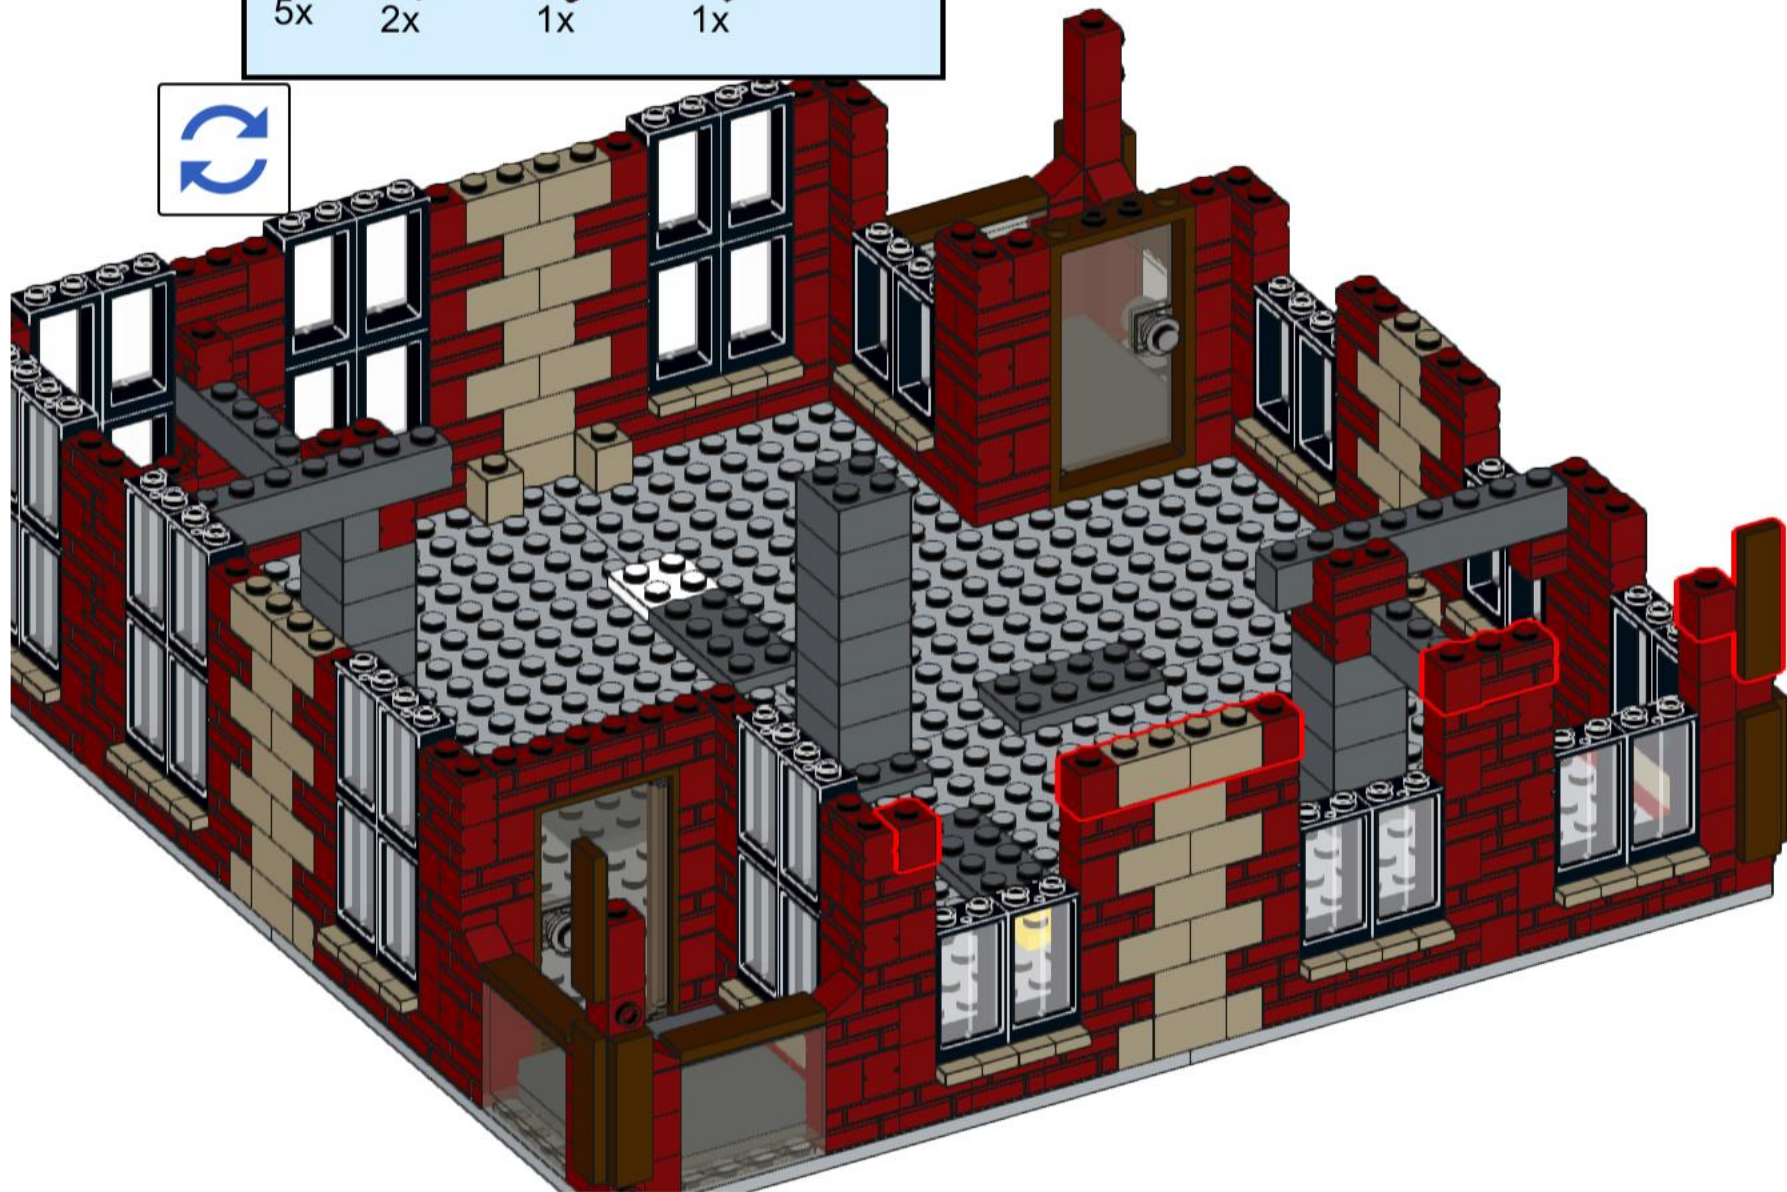

3x 2x 3x 1x

A light blue rectangular box containing four LEGO parts: a red 1x1 brick with a hole, a tan 1x2 brick with two holes, a red 1x2 brick with two holes, and a brown 1x4 Technic beam. Below each part is its quantity: 3x, 2x, 3x, and 1x.

72

73

74

75

76

77

78

80