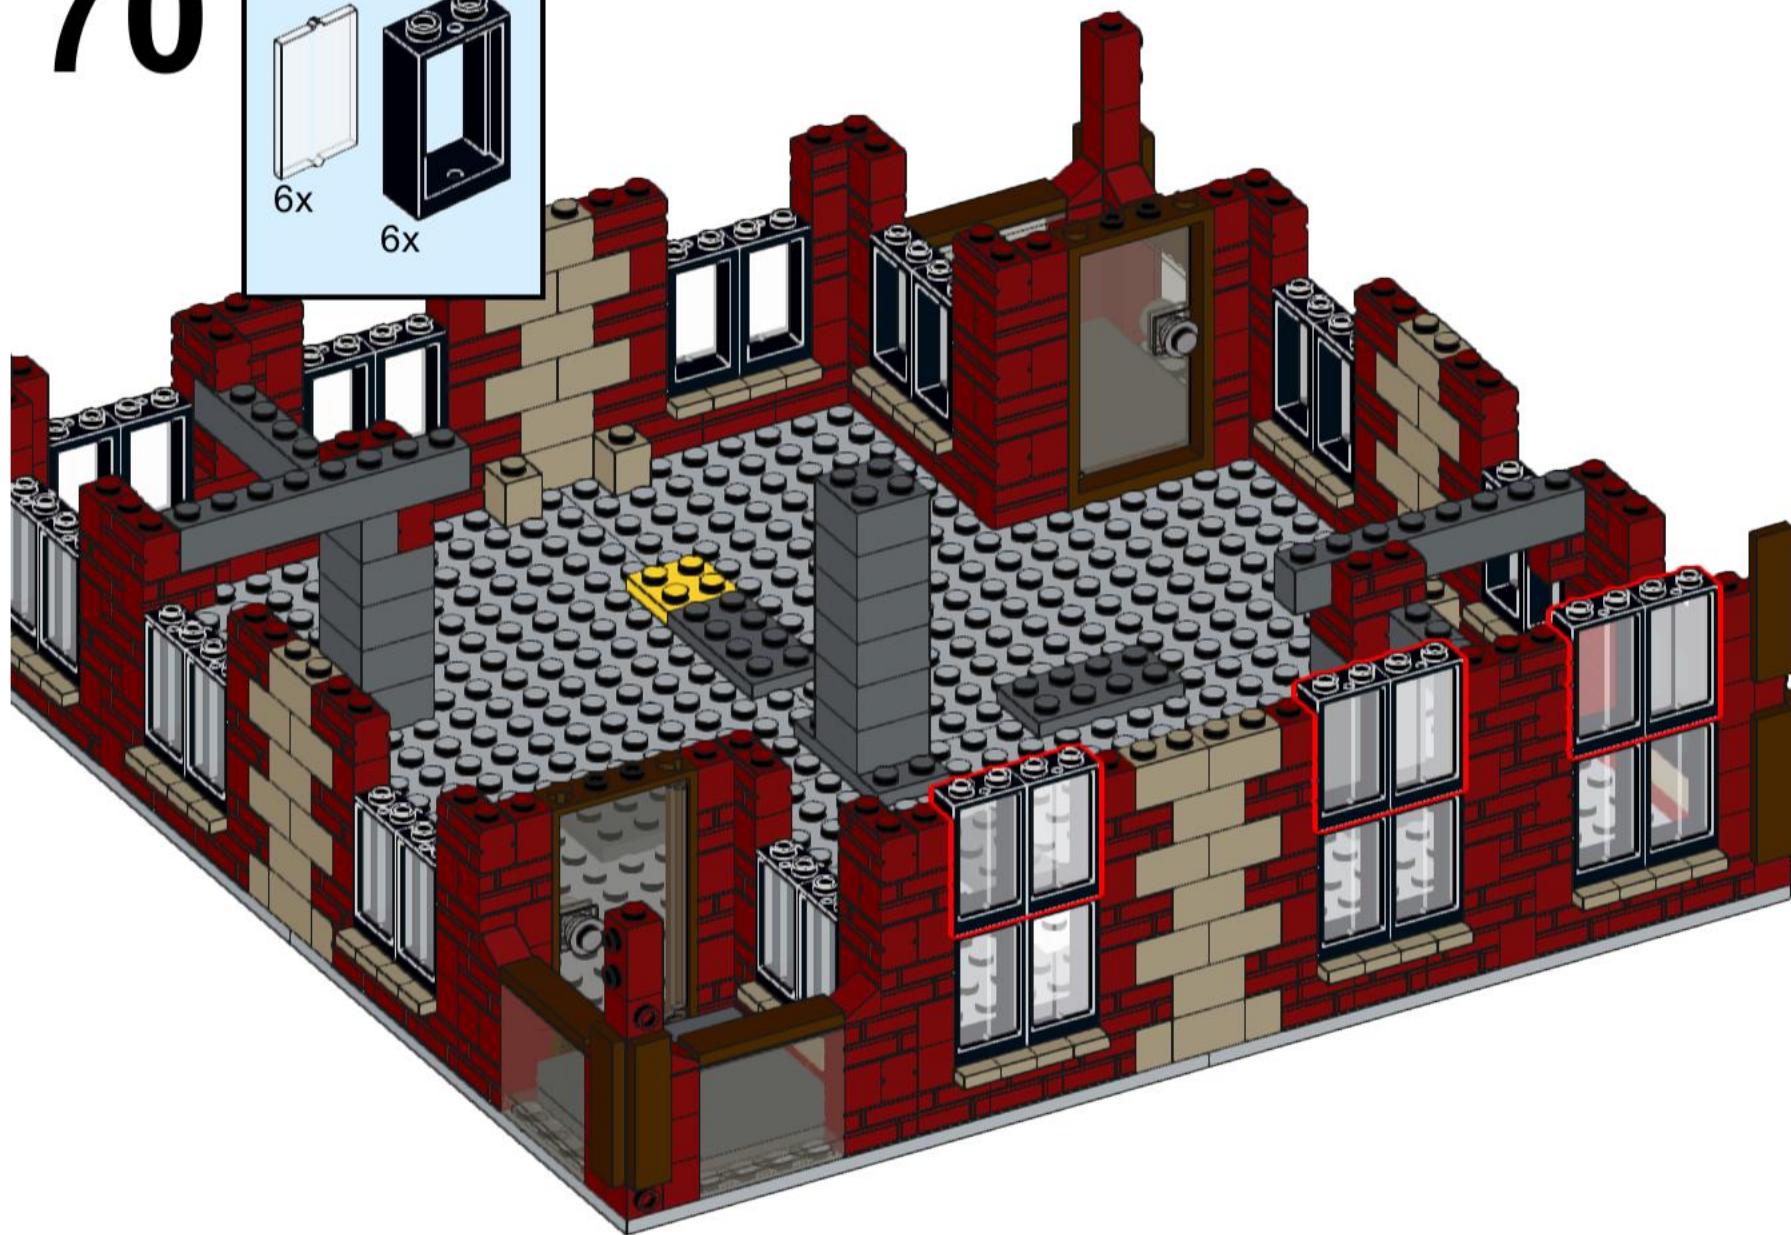

64

65

66

67

68

69

70

71

3x 2x 3x 1x

A light blue rectangular box containing four LEGO parts: a red 1x1 brick with a hole, a tan 1x2 brick with two holes, a red 1x2 brick with two holes, and a brown 1x4 Technic beam. Below each part is its quantity: 3x, 2x, 3x, and 1x.