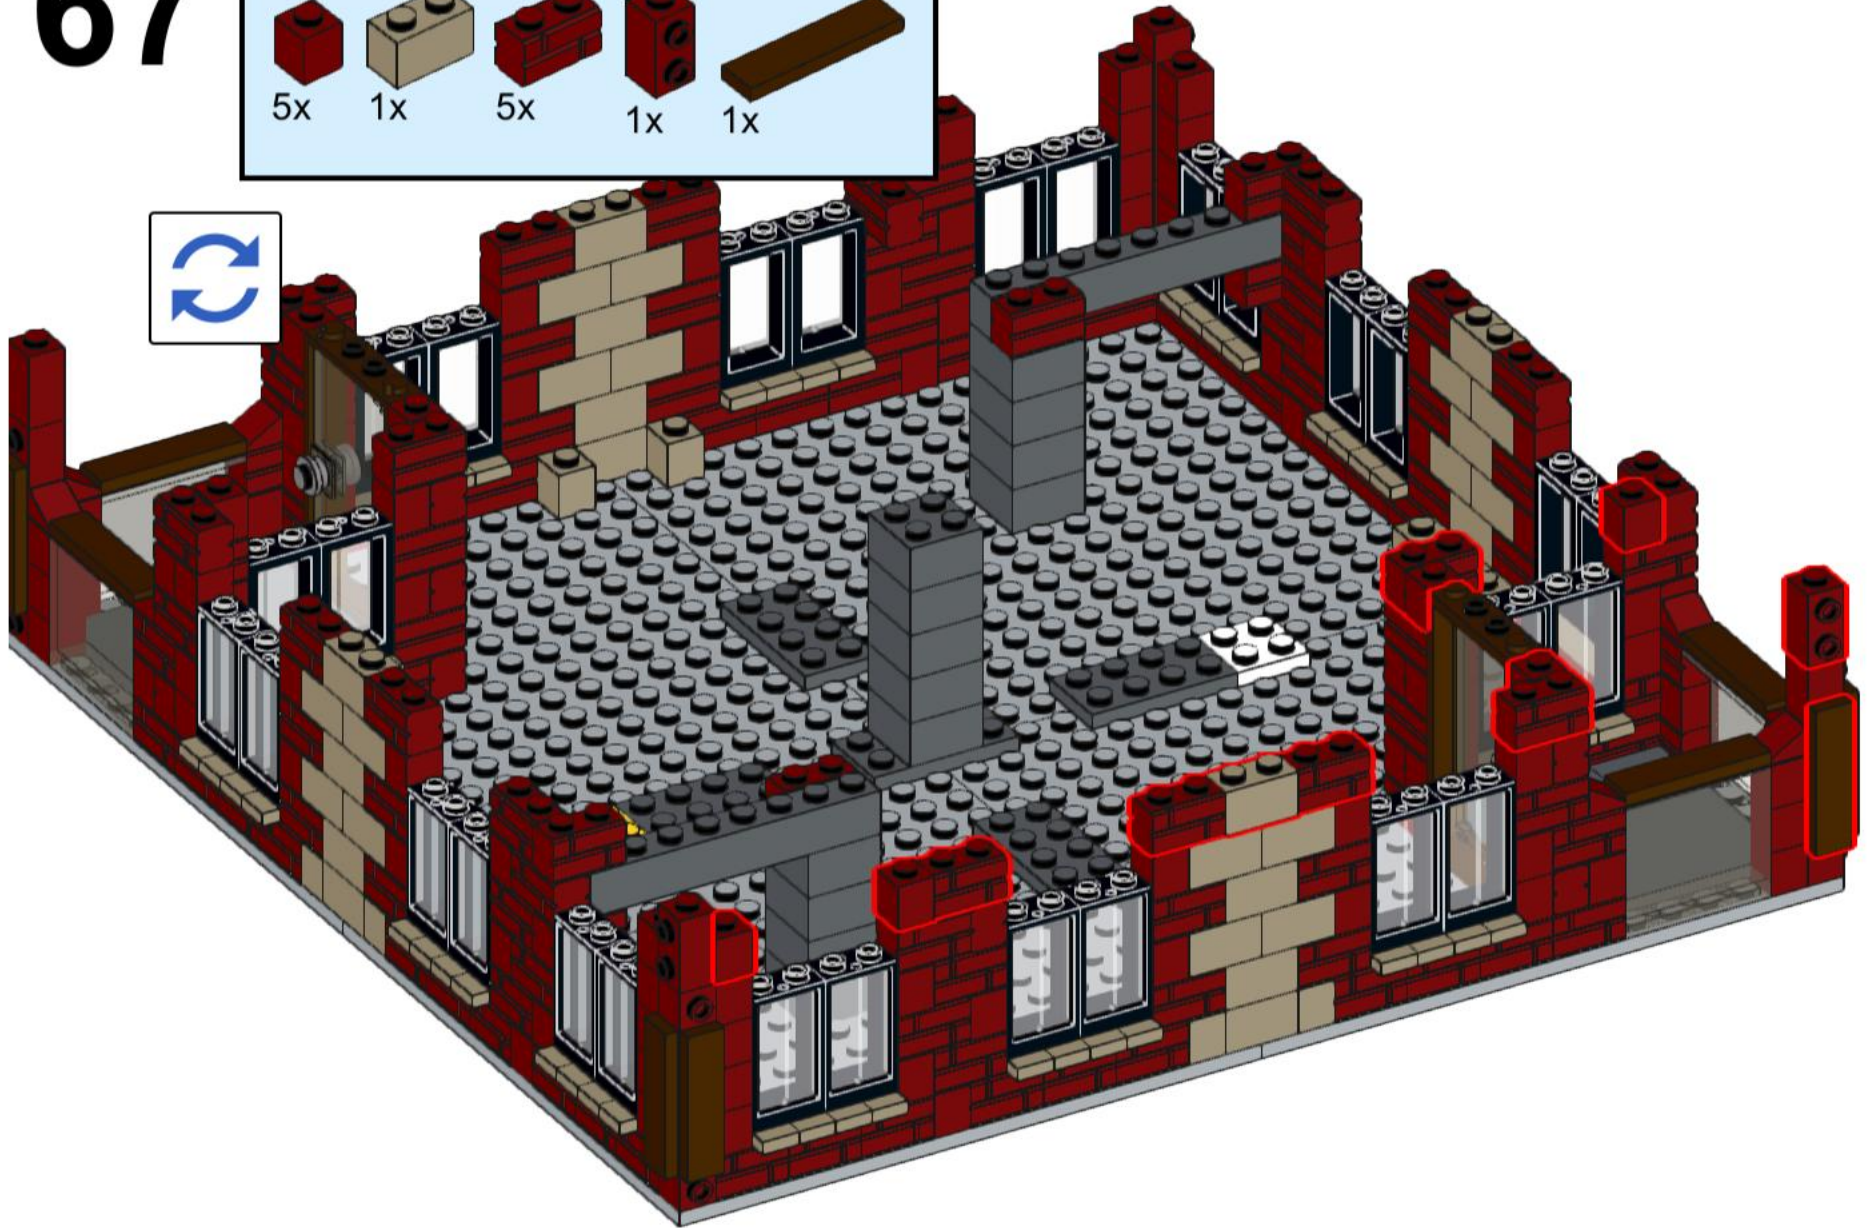

64

65

66

67

68

69

70

71

3x 2x 3x 1x

A light blue rectangular box containing four LEGO parts: a red 1x1 brick with a hole, a tan 1x2 brick with two holes, a red 1x2 brick with two holes, and a brown 1x4 Technic beam. Below each part is its quantity: 3x, 2x, 3x, and 1x.